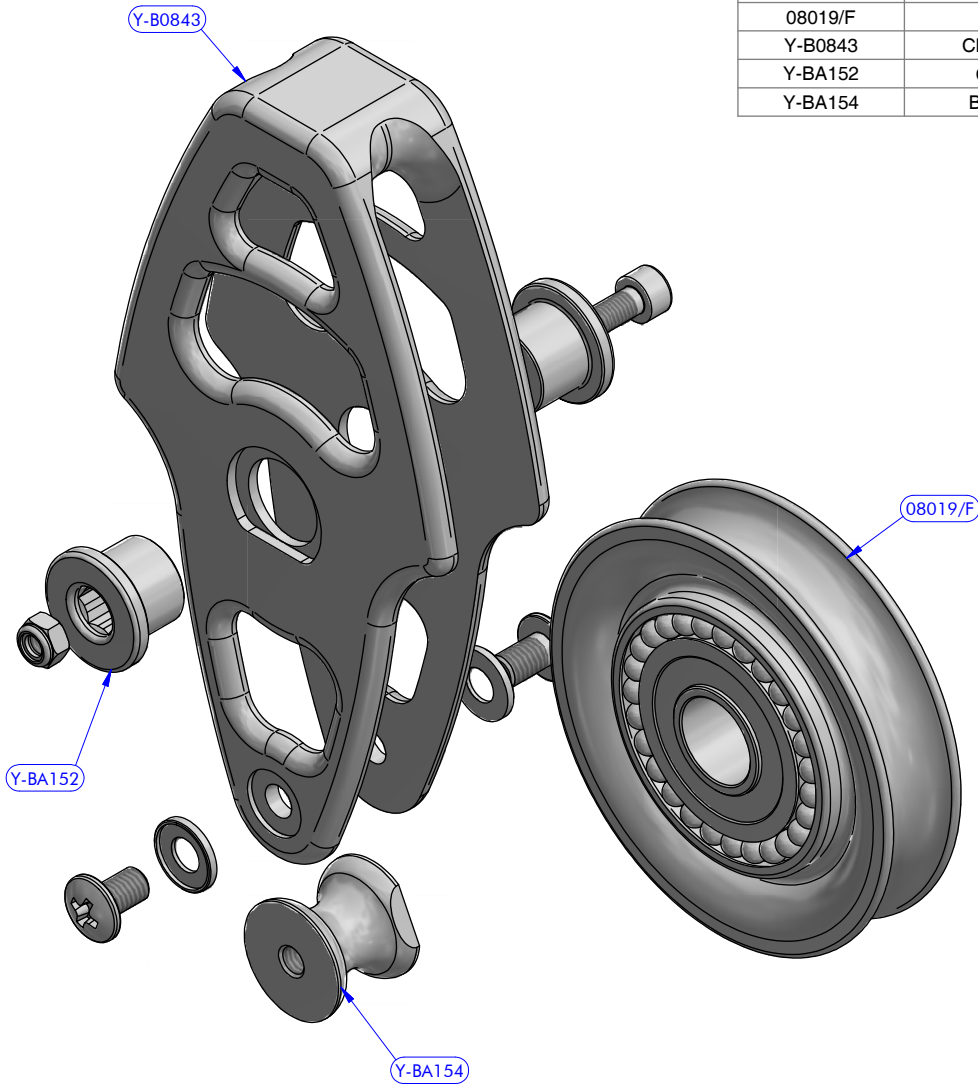

PART LIST			
CODE	DESCRIPTION	MATERIAL	Q.TY
08019/F	Sheave	Mekton	1
Y-B0843	Cheekplate	Aluminium	1
Y-BA152	Caps kit	Various	1
Y-BA154	Becket kit	Various	1

Caps kit
Code Y-BA152

Becket kit
Y-BA154